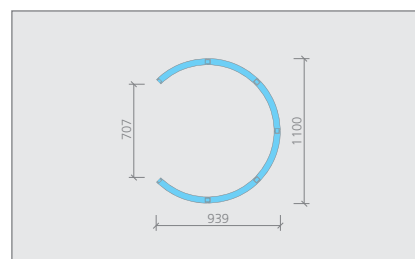

Fundo *Trollo* *libero* | Design shower

wedi Moltoromo

Examples of application of wedi Moltoromo

„The freedom to be able to realise any kind of unique shape with ease.“

The wedi Moltoromo system lets you create diverse full effect wall shapes for different bathroom and wellness applications. Round shapes, square solutions or, for example, serpentine lines can be easily and quickly installed. And the possibilities in terms of tiles or plastering are endless.