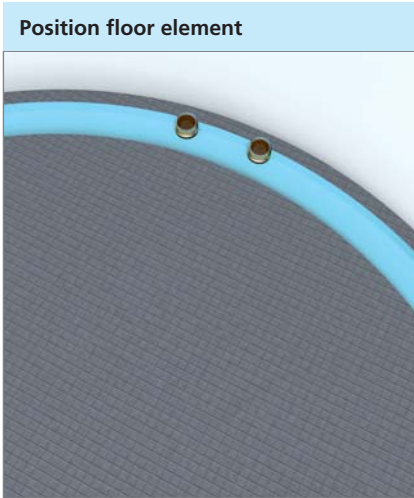

Fundo *Trollo* *libero* | Design shower