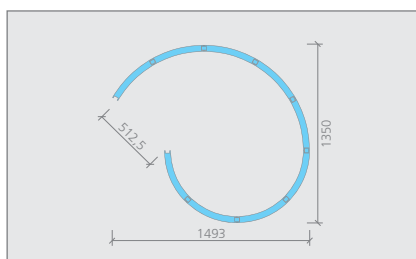

Fundo *Trollo* *libero* | Design shower

wedi Moltoromo

Examples of application of wedi Moltoromo

„The freedom to be able to realise any kind of unique shape with ease.“

The wedi Moltoromo system lets you create diverse full effect wall shapes for different bathroom and wellness applications. Round shapes, square solutions or, for example, serpentine lines can be easily and quickly installed. And the possibilities in terms of tiles or plastering are endless.