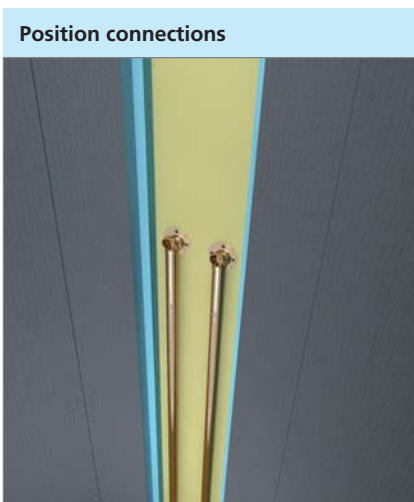

Fundo *Trollo* *libero* | Design shower