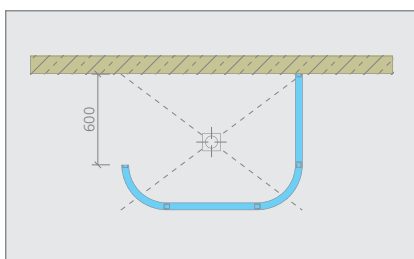

Fundo *Trollo* *libero* | Design shower

wedi Moltoromo

Examples of application of wedi Moltoromo

„The freedom to be able to realise any kind of unique shape with ease.“

The wedi Moltoromo system lets you create diverse full effect wall shapes for different bathroom and wellness applications. Round shapes, square solutions or, for example, serpentine lines can be easily and quickly installed. And the possibilities in terms of tiles or plastering are endless.