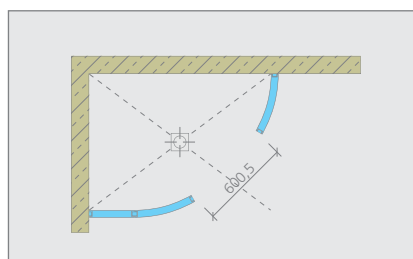

Fundo *Trollo* *libero* | Design shower

wedi Moltoromo

Examples of application of wedi Moltoromo

„The freedom to be able to realise any kind of unique shape with ease.“

The wedi Moltoromo system lets you create diverse full effect wall shapes for different bathroom and wellness applications. Round shapes, square solutions or, for example, serpentine lines can be easily and quickly installed. And the possibilities in terms of tiles or plastering are endless.