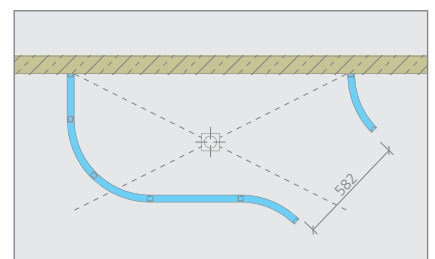

Fundo *Trollo* *libero* | Design shower

wedi Moltoromo

Examples of application of wedi Moltoromo

„The freedom to be able to realise any kind of unique shape with ease.“

The wedi Moltoromo system lets you create diverse full effect wall shapes for different bathroom and wellness applications. Round shapes, square solutions or, for example, serpentine lines can be easily and quickly installed. And the possibilities in terms of tiles or plastering are endless.