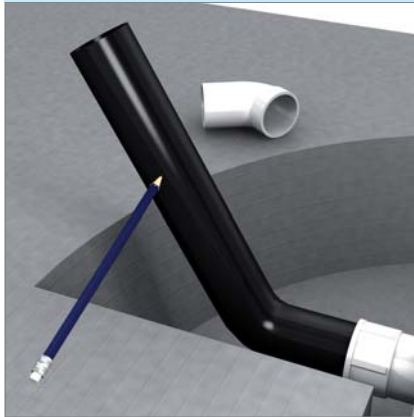

... connect ...