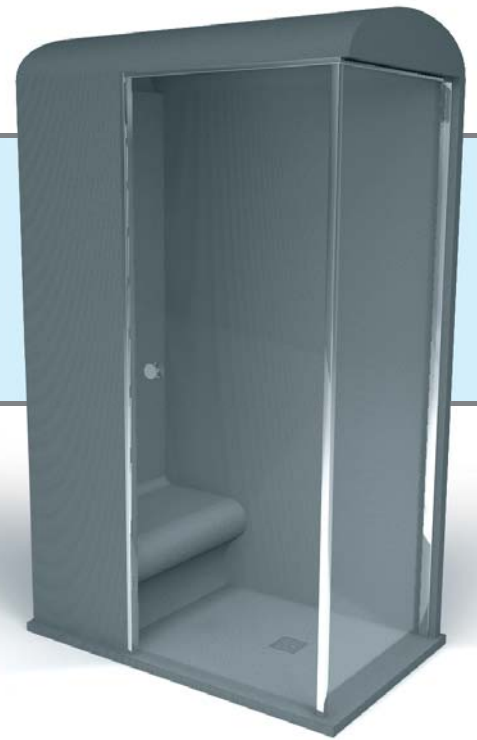

wedi Sanoasa Vario

„The individualism which gives your desires free reign.“

wedi Vario cabins are special shower cubicles whose diverse shapes, sizes and equipment options find their niche in any type of bathroom. The range offers the choice of positioning in the corner or to a wall plus different roof configurations. The Vario cabins are supplied without the technical features of the Sanoasa Multicentre range allowing the client to select and equip the cabins to their individual requirements.