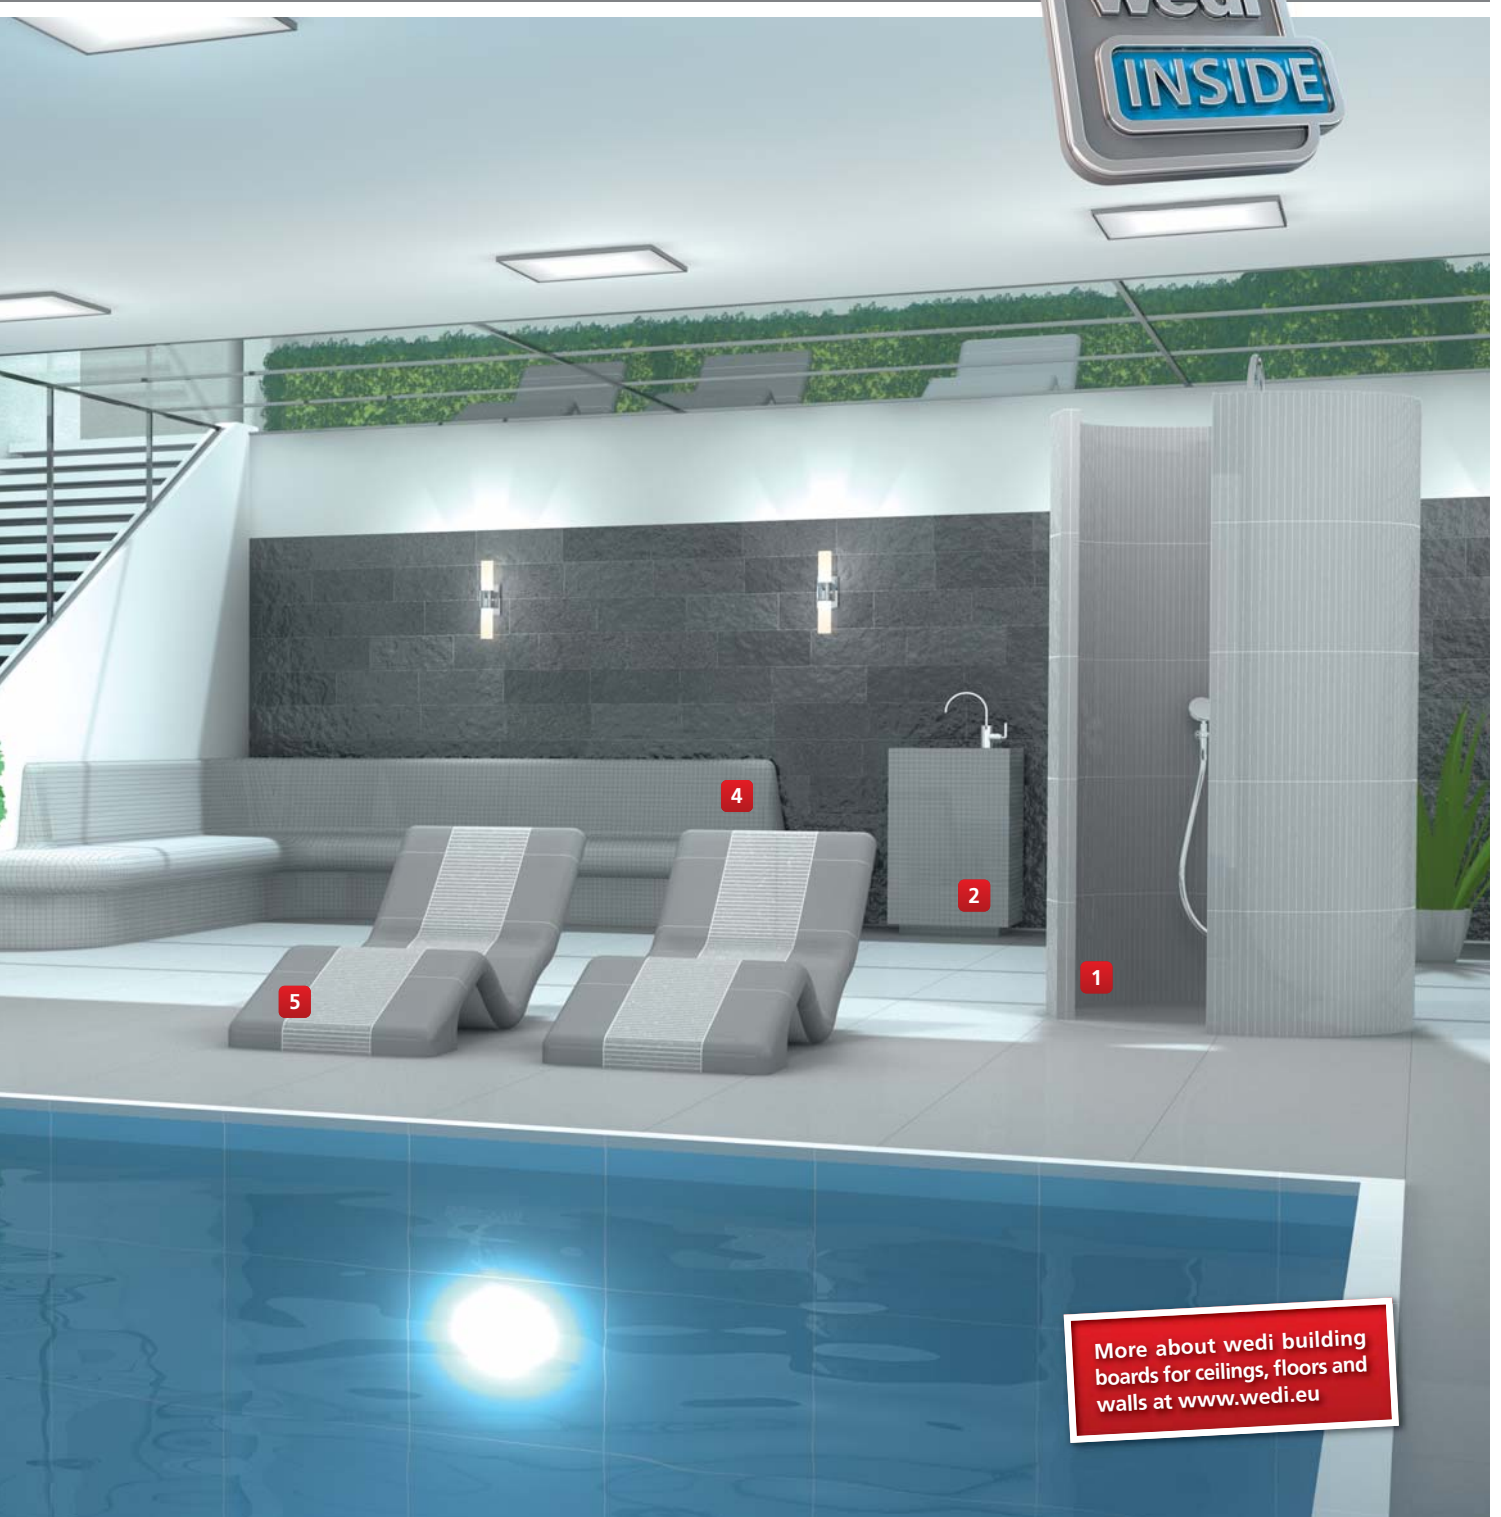

„The **key** benefits which **keep** their promises!“

XPS foam
100% waterproof

Installation advantages
save time and money

Seal using only
wedi 610

The unique wellness landscape in a

1 *wedi Fundo Trollo*
Complete designer showers
with unique design variations
» Page 14/16

2 *wedi Sanbath Cube*
Pre-assembled bathroom and
wellness furniture in cubic forms
» Page 22

3 *wedi Sanoasa Porta*
Unique wellness cabins with
a wide range of functions
» Page 26

modular design

More about wedi building boards for ceilings, floors and walls at www.wedi.eu

wedi Fundo design showers

„The inspiration to let your creative ideas take shape.“

Today, floor-level showers are practically a must-have in all public wellness facilities as they combine aesthetic requirements with a high level of functionality. The Fundo design concept unites creative lines with natural shapes and offers wall and floor elements to match the design series Trollo and Nautilo – either with or without supply channels.