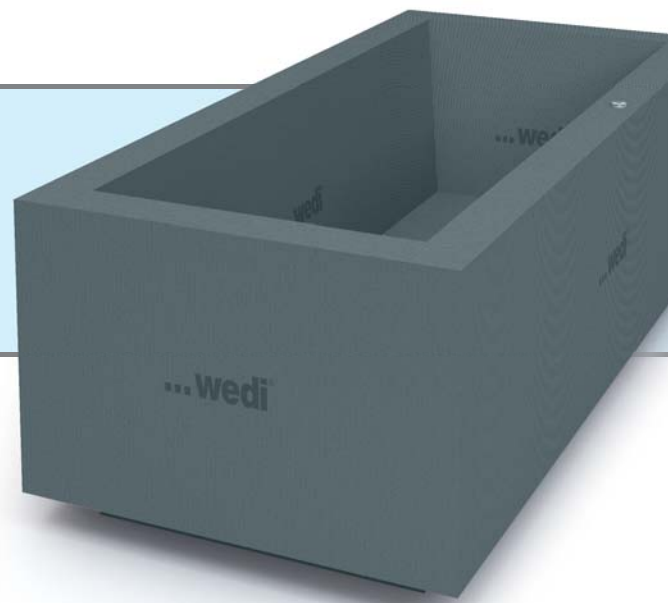

iture

„Design that provides you with unique functionality at the same time.“

White wash basins, white bathtubs, white showers ... enough of all that! The wedi Sanbath design series provides the simplest way to introduce new shapes and colours into the bathroom. Whether we are talking about simple elegance, creative design shapes or selected colour accents, wedi Sanbath turns your bathroom into a living room and the wash areas into real furniture.