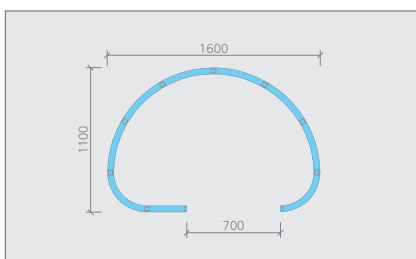

Fundo *Trollo* *libero* | Design shower

wedi Moltoromo

Examples of application of wedi Moltoromo

„The freedom to be able to realise any kind of unique shape with ease.“

The wedi Moltoromo system lets you create diverse full effect wall shapes for different bathroom and wellness applications. Round shapes, square solutions or, for example, serpentine lines can be easily and quickly installed. And the possibilities in terms of tiles or plastering are endless.