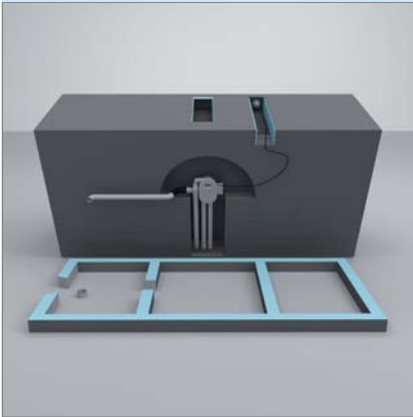

Sanbath *Cube* | Bath

Set up ...